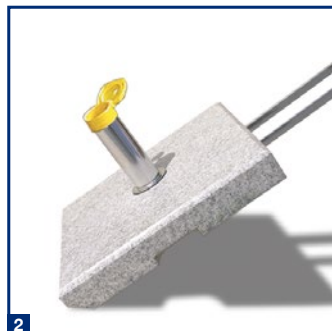

ACCESSOIRES

1. **Housse de protection StewiTex Modèle LADY**
  Art. 1113
2. **Socle en granit**
  Art. 397
3. **Douille à enfoncer**
  Art. 658